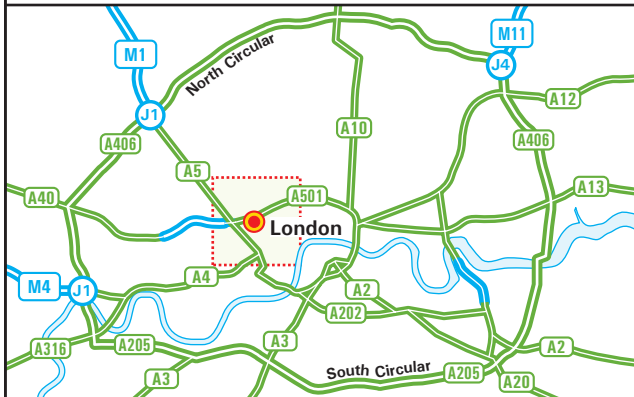

RSM Tenon

66 Chiltern Street
London W1U 4JT
Tel: 020 7535 1400
Fax: 020 7535 1401
Email: chilternstreet@rsmtenon.com
Web: <http://www.rsmtenon.com>

By Underground

- The nearest Underground station is Baker Street, which is on the Bakerloo, Jubilee and Metropolitan Lines.
- From the station cross over Marylebone and cross into Baker Street.
- Take the second turn on the left into Paddington Street and RSM Tenon is located on the corner of Paddington Street/Chiltern Street.

By Train

- Marylebone is the nearest mainline station

Car Parking

- Public Car Parks are located on the map opposite.
- NCP Multi-storey Car Park is located on Welbeck Street.
- There is meter parking in some surrounding streets.
- Our office is situated within the congestion charging zone. Visit www.cclondon.com for further details.

By Bus

- A large number of buses travel along Oxford St & Marylebone Rd, which are within walking distance of our offices.